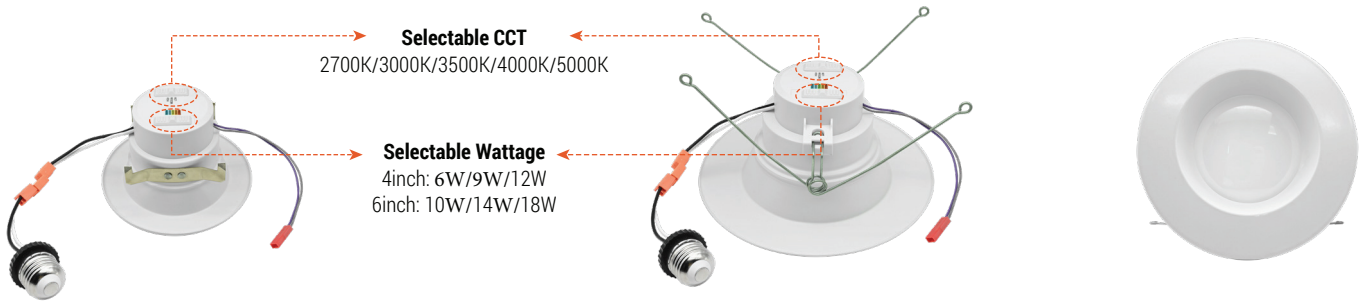

DESCRIPTION

PC driver housing and Aluminum reflector with architectural white finish.

Easy clip-in to existing can housing.

Features color tunable technology lets the user choose between 2700K, 3000K, 3500K, 4000K, or 5000K.

FEATURES

- Emits evenly, without halo or shadows.
- Continuous dimming from 100% to 0% with many 0-10V Dimmers
- Smooth finish

INSTALLATION

Fit in 4 , 5/6 inch compatible housing cans directly, no additional accessories are required.

ENERGY SAVINGS

80% more energy savings than halogen lamps.

LISTING

ETL Listed.Energy Star.Title24.

LED Retrofit Down Lights

Selectable CCT & Wattage

SIZE & DIMENSION & HOUSING CANS

| Size | Dimension | Housing Cans |
|-------|--|--|
| 4inch |   |  4" housing cans |
| 6inch |   |  6" housing cans |