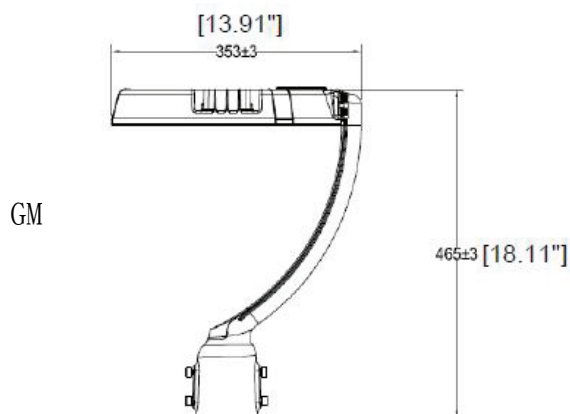

LED Garden Light

Model: SZ-GL150W-AT3ZP10KGM-ACP

Advantage:

- UL certificate
- 2835 Chip, high CRI
- Input voltage 120-277V
- No UV or IR in the beam
- Easy to install and operate
- Energy saving, long lifespan
- Light is soft and uniform, safe to eyes
- Instant start, NO flickering, NO humming
- Green and eco-friendly without mercury.

Application:

City Slow Lane, Narrow Lane;
Residential Area, Plaza;
Sightseeing Area, Village Road and so on.

Dimensions:mm

Product Specifications

Product Name	LED Garden light
Model	SZ-GL150W-AT3ZP10KGM-ACP
Dimension	13.91*18.11"

Technical Characteristic

Color temperature	Adjustable CCT:4000K/5000K
CRI	>70
Lumen	20250LM
Lumen Efficacy	135LM/W
Input Power	Adjustable Power:100W/120W/150W
Viewing Angle	Type III
Input Voltage	120-277V 50/60Hz
Driver model	China Brand driver, 0-10Vdc Dimmer
Driver Surge protection	L/N-PE: 4kV, L-N: 6kV
Mounting Option	GM(Optional: AM)
PF	>0.9
Photocell	Yes
Waterproof Rating	IP65

Luminous Intensity Distribution Curve

Package

Model	Net Weight	Carton Size	Qty / Carton	Gross Weight
SZ-GL150W-AT3ZP10KGM-A CP	4.6KG	19.29*18.5*5.71"	1 PC	5.8KG