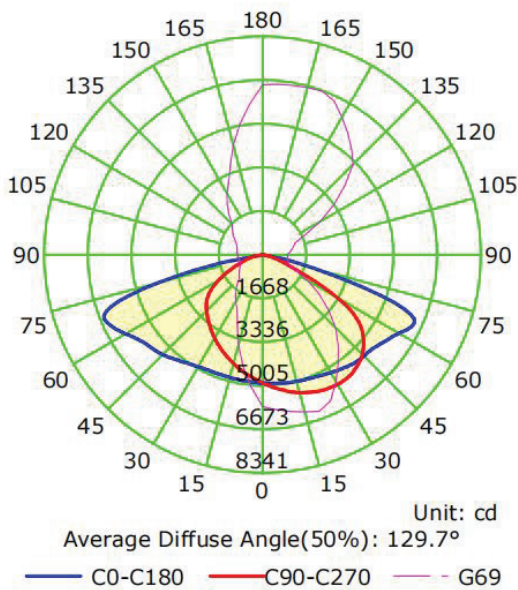

Luminous Intensity Distribution Curve