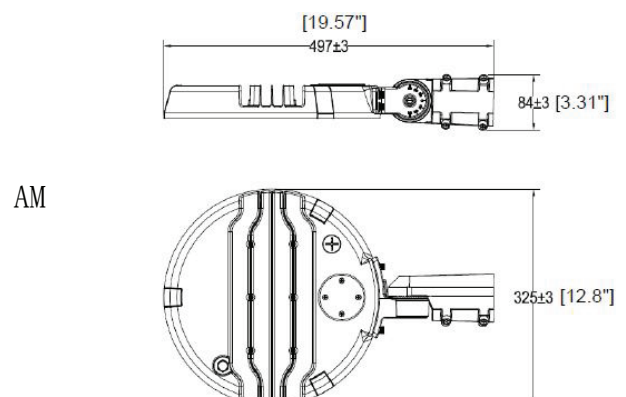

LED Garden Light

Model: SZ-GL150W-AT3ZP10KGM-ACP

Advantage:

- UL certificate
- 2835 Chip, high CRI
- Input voltage 120-277V
- No UV or IR in the beam
- Easy to install and operate
- Energy saving, long lifespan
- Light is soft and uniform, safe to eyes
- Instant start, NO flickering, NO humming
- Green and eco-friendly without mercury.

Application:

City Slow Lane, Narrow Lane;
Residential Area, Plaza;
Sightseeing Area, Village Road and so on.

Dimensions:mm

Product Specifications

Product Name	LED Garden light
Model	SZ-GL150W-AT3ZP10KGM-ACP
Dimension	13.91*18.11"

Technical Characteristic

Color temperature	Adjustable CCT:4000K/5000K
CRI	>70
Lumen	20250LM
Lumen Efficacy	135LM/W
Input Power	Adjustable Power:100W/120W/150W
Viewing Angle	Type III
Input Voltage	120-277V 50/60Hz
Driver model	China Brand driver, 0-10Vdc Dimmer
Driver Surge protection	L/N-PE: 4kV, L-N: 6kV
Mounting Option	GM(Optional: AM)
PF	>0.9
Photocell	Yes
Waterproof Rating	IP65

Luminous Intensity Distribution Curve

Package

Model	Net Weight	Carton Size	Qty / Carton	Gross Weight
SZ-GL150W-AT3ZP10KGM-A CP	4.6KG	19.29*18.5*5.71"	1 PC	5.8KG