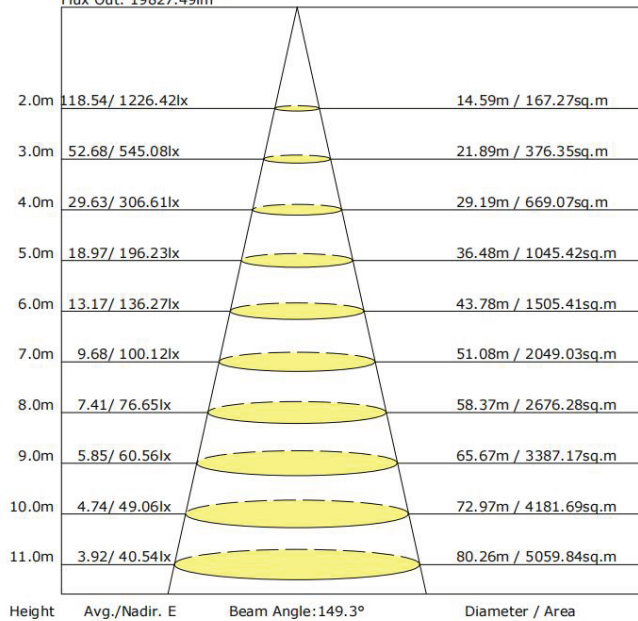

Application:

City Slow Lane, Narrow Lane;
Residential Area, Plaza;
Sightseeing Area, Village Road and so on.

Dimensions:mm

Product Specifications

Product Name	LED Garden light
Model	SZ-GL150W-AT3ZP10KGM-ACP
Dimension	13.91*18.11"

Light Distribution Testing Parameters

Luminaire Property

Luminaire Manufacturer:
 Voltage: 121.2 V
 Power: 144.30 W

Current: 1.202 A
 Power Factor: 0.991

Photometric Results

IES Classification: Type III
 Total Rated Lamp Lumens: 20388.9 lm
 Efficiency: 100%
 Upward Ratio: 0%
 Central Intensity: 4905.69 cd
 Pos of Max. Intensity: H157.5 V69

Longitudinal Classification: Medium
 Measurement Flux: 20388.9 lm
 Downward Ratio: 100%
 Luminaire Efficacy Rating (LER): 141.34
 Max. Intensity: 6673.38 cd

The Average Illuminance Effective Figure

Flux Out: 19827.49lm

Luminous Intensity Distribution Curve

Package

Model	Net Weight	Carton Size	Qty / Carton	Gross Weight
SZ-GL150W-AT3ZP10KGM-A CP	4.6KG	19.29*18.5*5.71"	1 PC	5.8KG