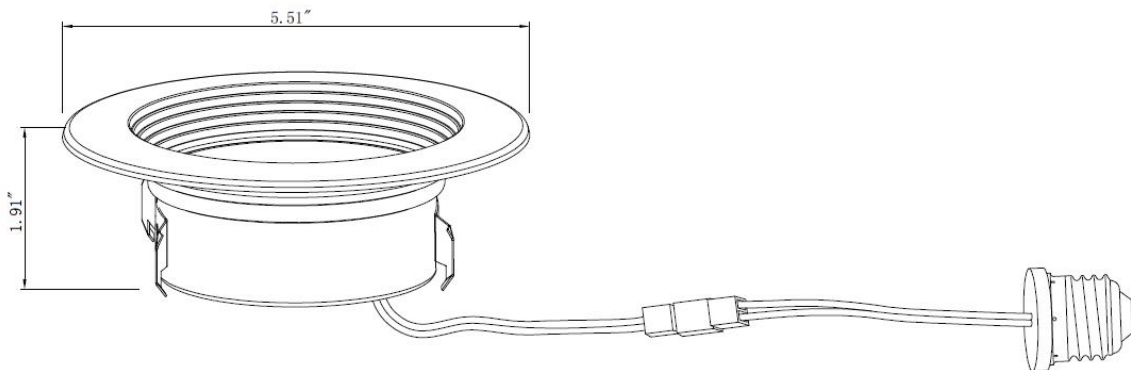

Application:

- ◆ Residential.
- ◆ Property management.
- ◆ Office, Multi-family.
- ◆ Hospitality, Healthcare etc..

Product Dimension:

Specifications

LED CCT DownLight

Model:	SZ-DL9W4-SP (5CCT) (DL)
Wattage:	9W
Size:	4 inch
CCT Selectable:	2700K/3000K/3500K/4000K/5000K
CRI:	80
Beam Angle:	120°
Lumens:	>800LM
PF:	>0.9
Driver:	120V 50/60Hz Triac dimming
Certification:	UL
Warranty:	5 years

Package

Size	Qty/Carton	Gross Weight
13.39*12*12.6"	24	4.2Kg

Installation instructions