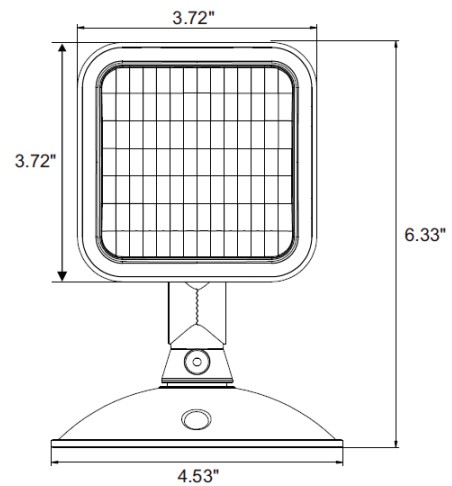

SZ-EXIT-Remote-1 (IP65-P)

MOUNTING

Wall mount
Max. mounting height: 9.75ft (2.97m)
Suitable for wet location application

ILLUMINATION

1.2W lamp head with 12pcs SMD 2835 LEDs

ELECTRICAL

Max. 1.2w Input 3.6V-9.6V

DIMENSIONS

Size: inch

SZ-EXIT-Remote-2 (IP65-P)

MOUNTING

Wall mount
Max. mounting height: 13.29ft (4.05m)
Suitable for wet location application

ILLUMINATION

2*1.2W lamp head with 24pcs SMD 2835 LEDs

ELECTRICAL

Max. 2.4w Input 3.6V-9.6V

DIMENSIONS

Size: inch