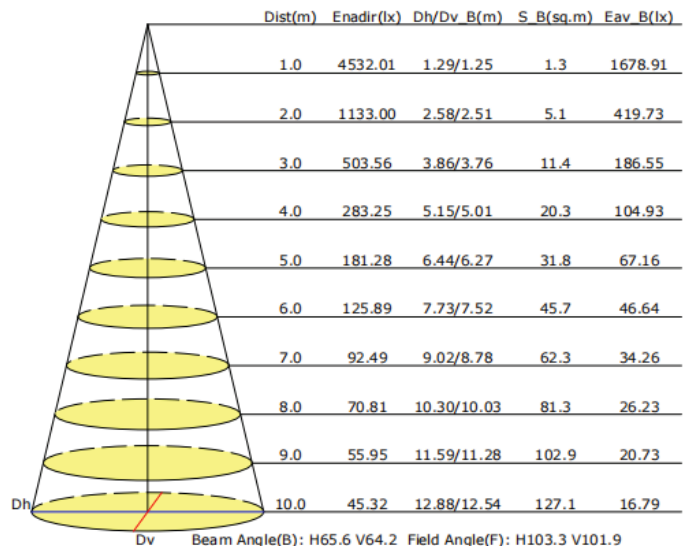

Light Distribution Testing Parameters

Luminaire Property

Luminaire Manufacturer:
Luminaire Category:
Lamp Catalog:
Number of Lamps:
Luminous Length (mm):
Luminous Height (mm):
Current: 0.336 A
Power Factor: 0.985

Luminaire Description:
Lamp Description:
Lumens per Lamp:
Luminous Width (mm):
Voltage: 120.0 V
Power: 39.75 W

Photometric Results

IES Classification: Type I
Total Rated Lamp Lumens: 5459.0 lm
Efficiency: 100%
Upward Ratio: 0%
C0r0 Intensity: 4532.01 cd
Pos of Max. Intensity: H225 V4

Longitudinal Classification: Very Short
Measurement Flux: 5459 lm
Downward Ratio: 100%
Luminaire Efficacy Rating (LER): 137.38
Max. Intensity: 4576.27 cd

Luminous Intensity Distribution Curve

Illuminance at a Distance