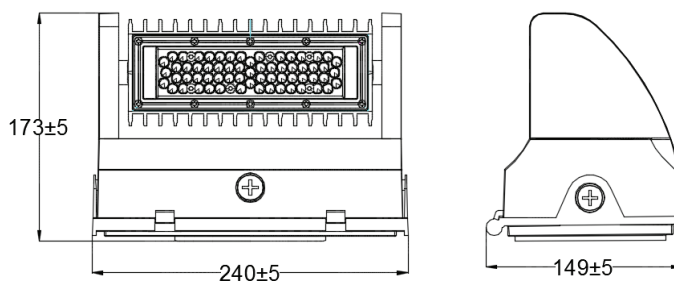

LED Rotatable Wall Pack

Model : SZ-RWP40W-AL6-5700K

Advantage:

- UL certificate;
- IP65 Internal driver, with Photocell;
- Input voltage 120-277VAC;
- No UV or IR in the beam;
- Easy to install and operate;
- Energy saving, long lifespan;
- Light is soft and uniform, safe to eyes;
- Instant start, NO humming;
- Green and eco-friendly without mercury.

Application:

Entrance lighting, courtyard lighting;
Industrial lighting, Outdoor landscape lighting;
Building, The hotel;
Wall lighting area and so on.

Specifications

Product name	LED Rotatable Wall Pack
Part No	SZ-RWP40W-AL6-5700K
Dimension	240*149*173mm

Light Distribution Testing Parameters

Luminaire Property

Luminaire Manufacturer:
Luminaire Category:
Lamp Catalog:
Number of Lamps:
Luminous Length (mm):
Luminous Height (mm):
Current: 0.336 A
Power Factor: 0.985

Luminaire Description:
Lamp Description:
Lumens per Lamp:
Luminous Width (mm):
Voltage: 120.0 V
Power: 39.75 W

Photometric Results

IES Classification: Type I
Total Rated Lamp Lumens: 5459.0 lm
Efficiency: 100%
Upward Ratio: 0%
C0r0 Intensity: 4532.01 cd
Pos of Max. Intensity: H225 V4