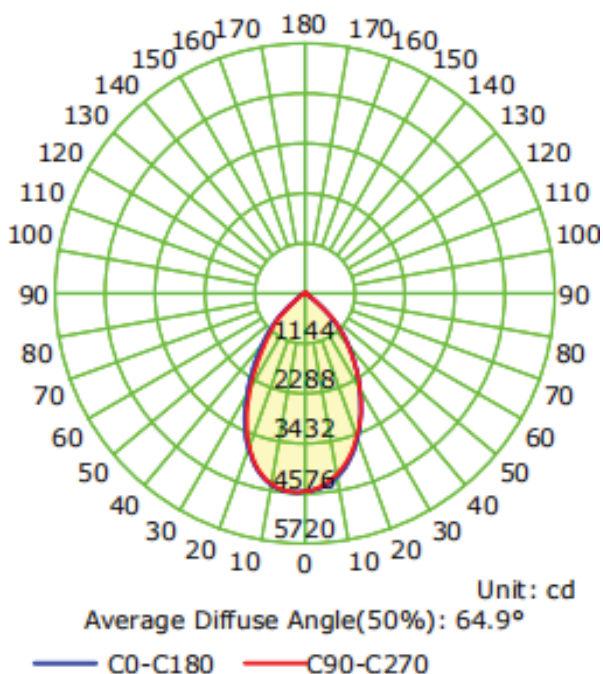

Light Distribution Testing Parameters

Luminaire Property

Luminaire Manufacturer:
Luminaire Category:
Lamp Catalog:
Number of Lamps:
Luminous Length (mm):
Luminous Height (mm):
Current: 0.336 A
Power Factor: 0.985

Luminaire Description:
Lamp Description:
Lumens per Lamp:
Luminous Width (mm):
Voltage: 120.0 V
Power: 39.75 W

Photometric Results

IES Classification: Type I
Total Rated Lamp Lumens: 5459.0 lm
Efficiency: 100%
Upward Ratio: 0%
C0r0 Intensity: 4532.01 cd
Pos of Max. Intensity: H225 V4

Longitudinal Classification: Very Short
Measurement Flux: 5459 lm
Downward Ratio: 100%
Luminaire Efficacy Rating (LER): 137.38
Max. Intensity: 4576.27 cd

Luminous Intensity Distribution Curve

Illuminance at a Distance