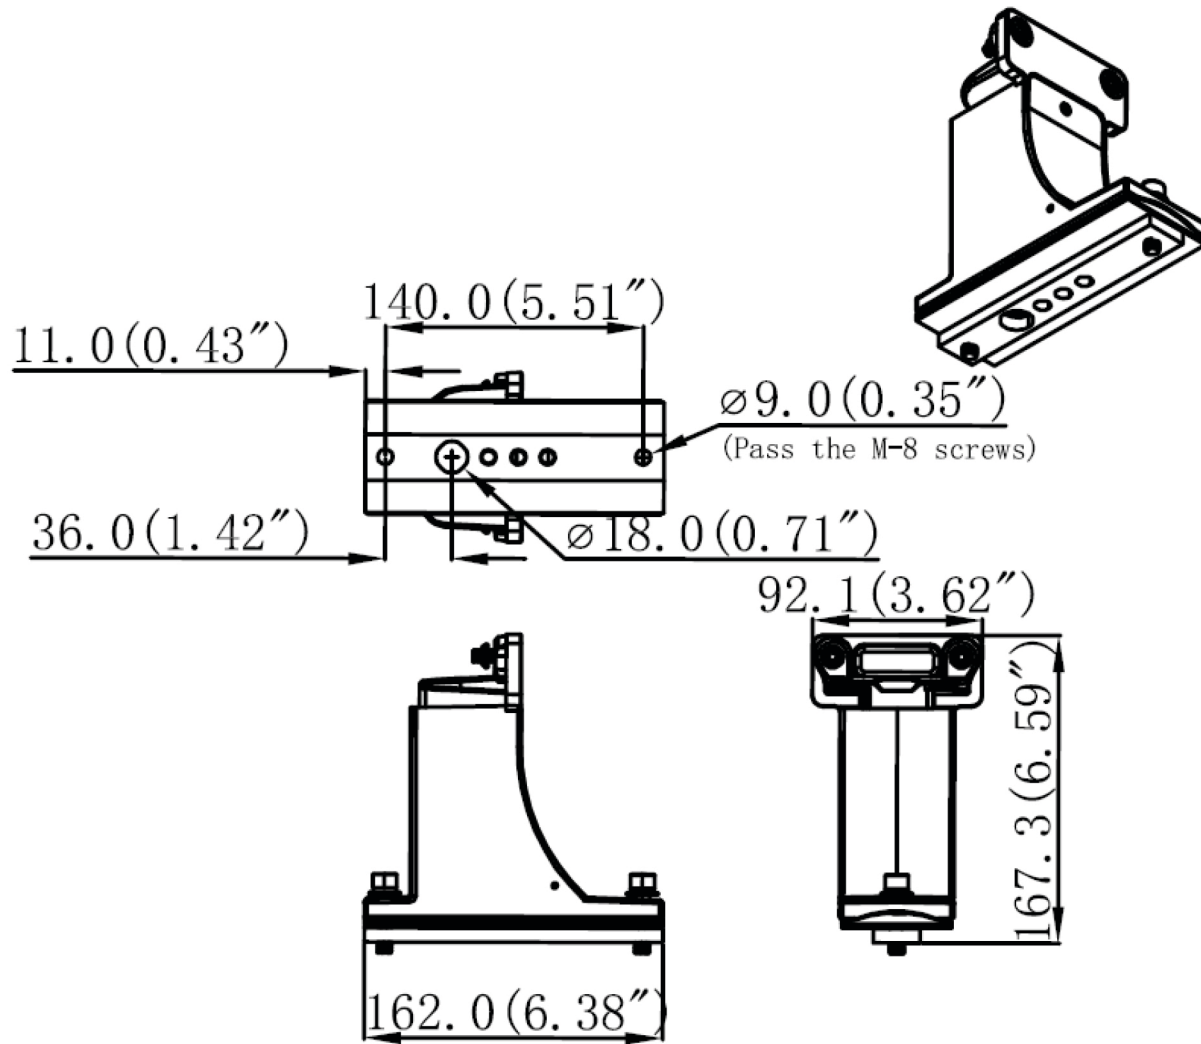

LED Parking Lot Bracket
SZ-DM (2.0)

未注公差表			
尺寸公差		角度公差	
≤10	±0.1	≤10	±0.2°
10-50	±0.2	10-50	±0.4°
	±0.5	50-150	±0.7°
		≥150	±1°

Unit:mm Weight:1.15Kg