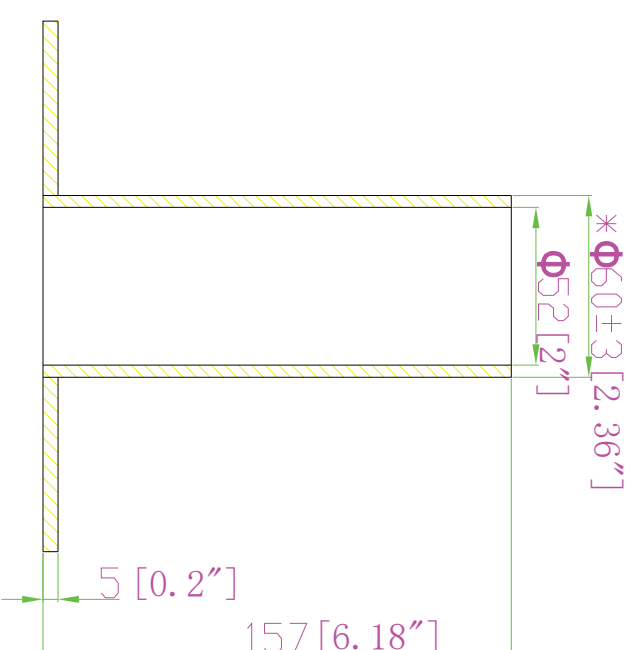

V LIGHTS LLC
LED LIGHTS

LED Parking Lot Bracket SZ-P1

Unit: mm

A	A	B	C	D	E	F
A	B	C	D	E	F	F