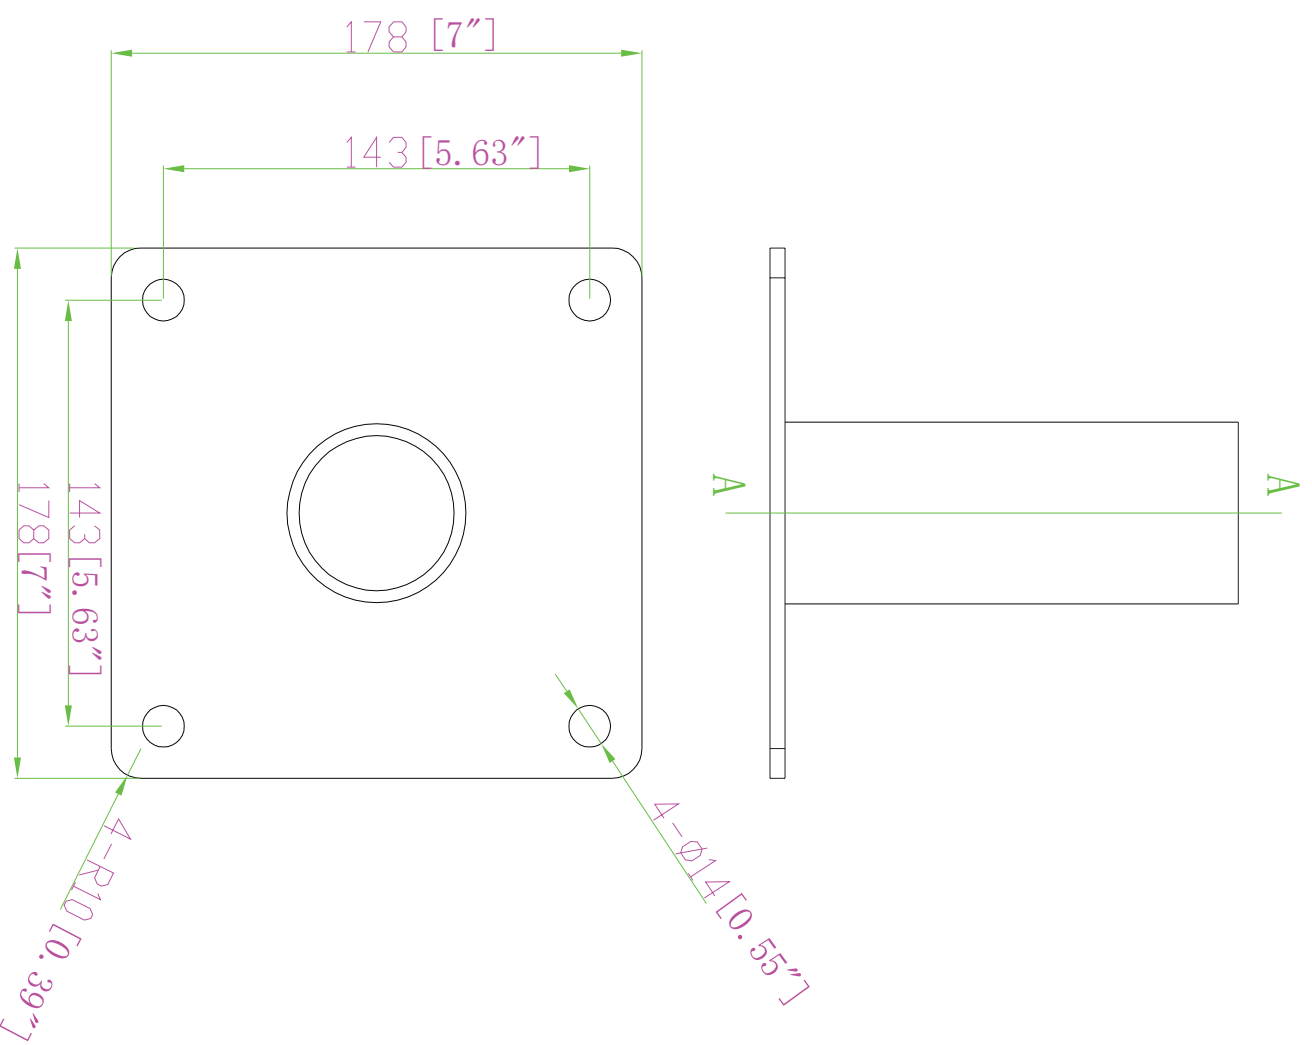

V LIGHTS LLC
LED LIGHTS

LED Parking Lot Bracket SZ-P1

Unit: mm

A	A	B	C	D	E	F
A	B	C	D	E	F	F