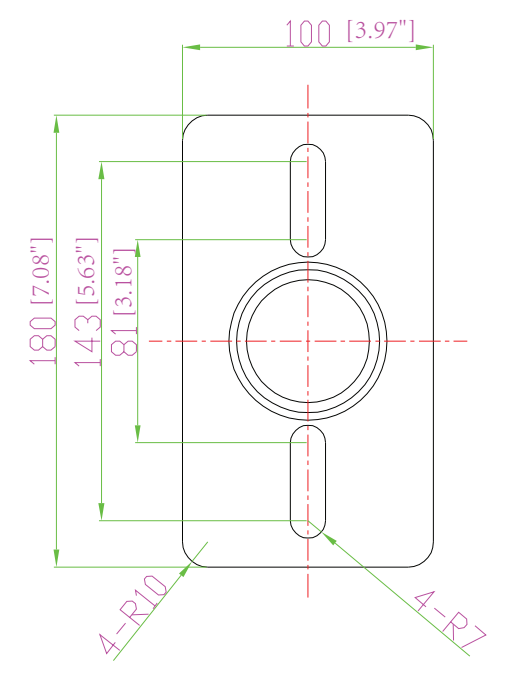

LED Parking Lot Bracket SZ-P2

Weight: 1.25Kg

Unit:mm