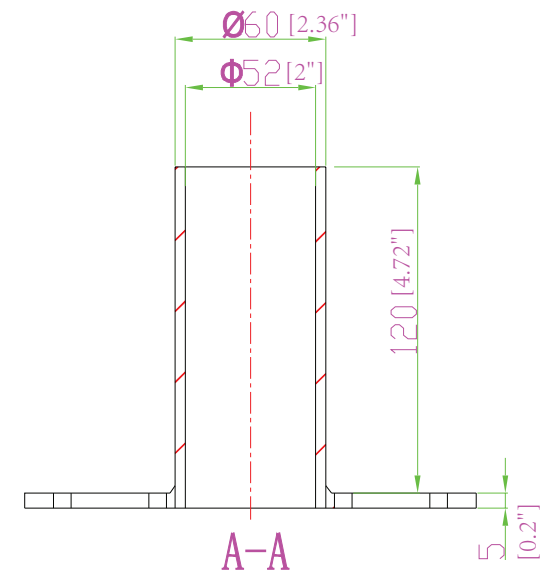

LED Parking Lot Bracket SZ-P2

Weight: 1.25Kg

Unit:mm