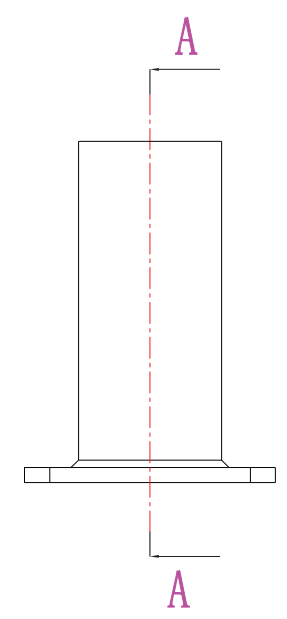

LED Parking Lot Bracket SZ-P2

Weight: 1.25Kg

Unit:mm