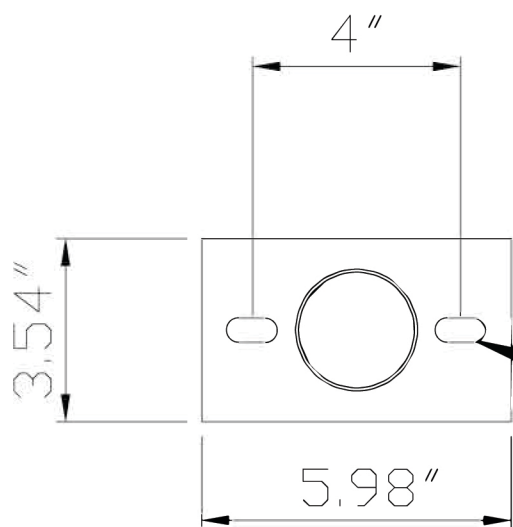

**V LIGHTS LLC**  
LED LIGHTS

SLOT HOLE  
WIDTH 0.59" x LENGTH 0.98"

**SZ-P4**