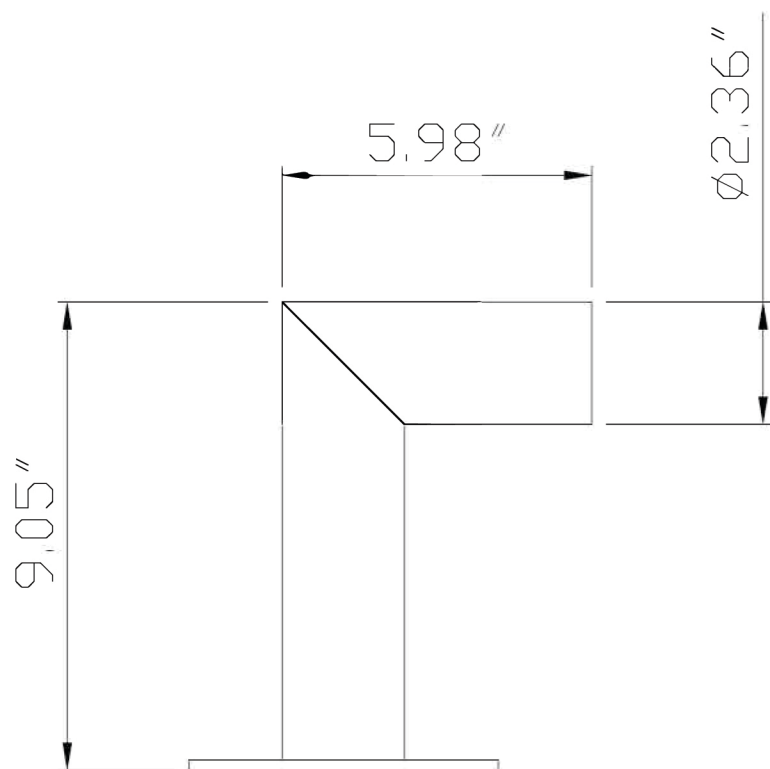

**V LIGHTS LLC**  
LED LIGHTS

SLOT HOLE  
WIDTH 0.59" x LENGTH 0.98"

**SZ-P4**