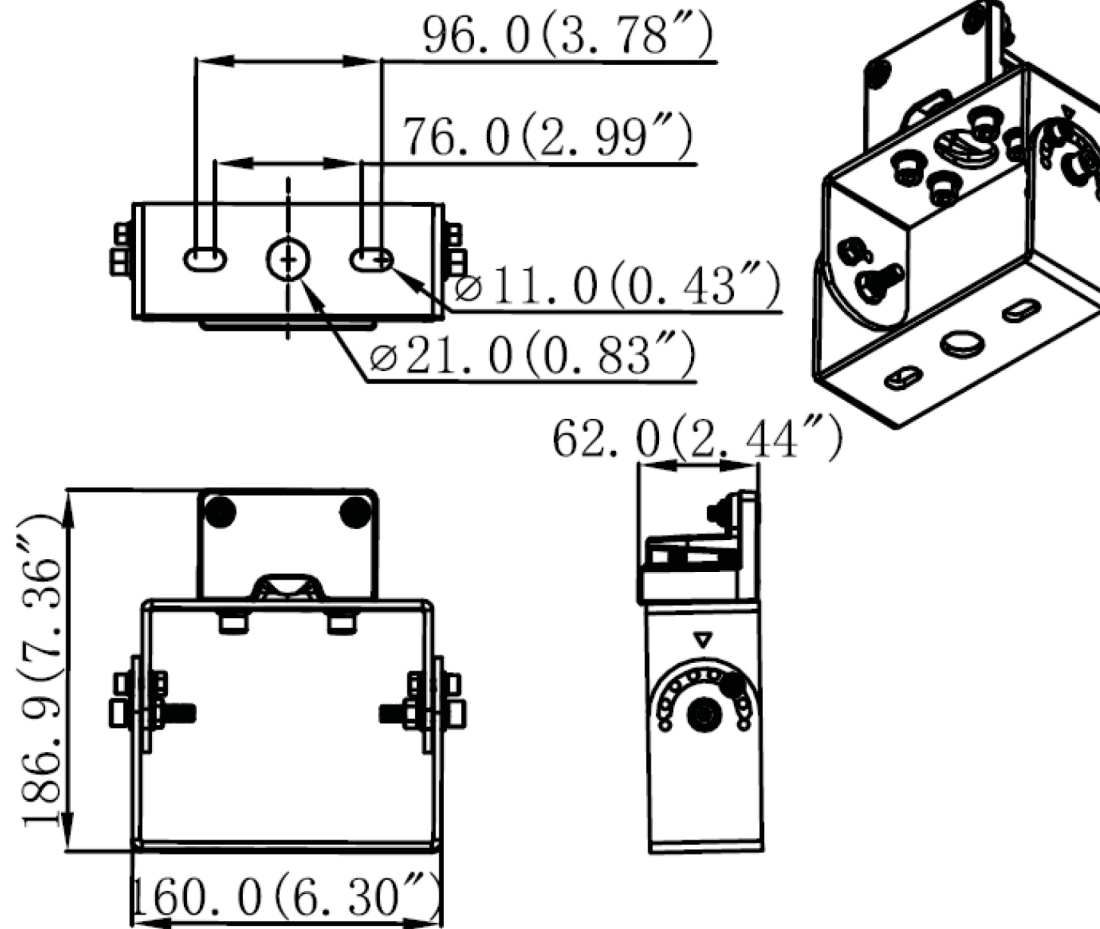

LED Parking Lot Bracket  
SZ-YM (2.0)

未注公差表			
尺寸公差		角度公差	
≤10	±0.1	≤10	±0.2°
10-50	±0.2	10-50	±0.4°
	±0.5	50-150	±0.7°
		≥150	±1°

Unit:mm Weight:1.55Kg