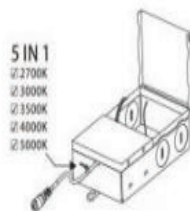

Step 2:
Select CCT