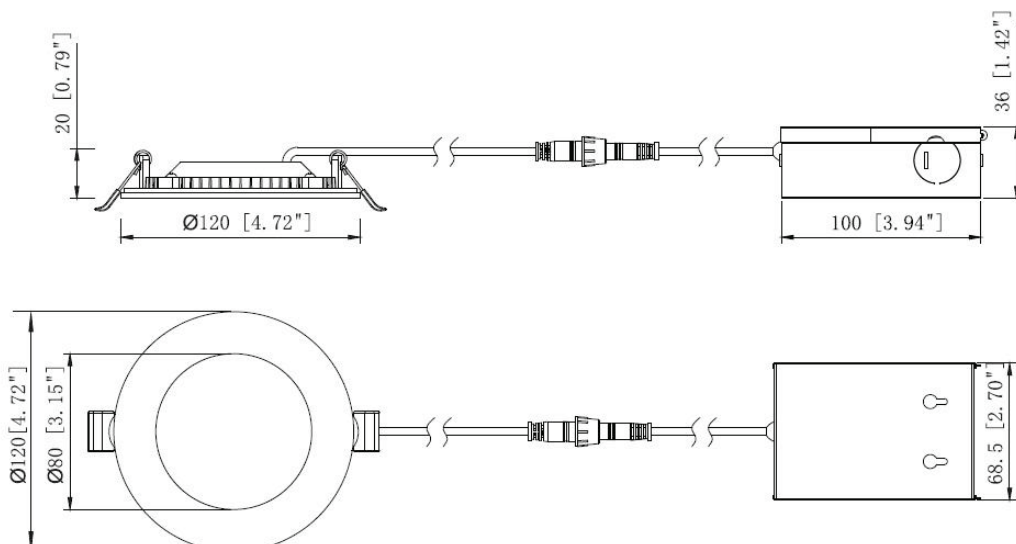

## Product Dimension:

## Specifications

### LED Smart Slim Panel Light

Model:	SZ-DL10W4-SP (RGBCW)
Wattage:	10W
Size:	4 inch
CCT Selectable:	RGB+2700-6500K
CRI:	80
Beam Angle:	120°
Lumens:	>650LM
PF:	>0.9
Driver:	120V 50/60Hz Triac dimming
Certification:	UL
Warranty:	5 years

## Package

Size	Qty/Carton	Gross Weight
16.5*10.4*11"	24	8Kg