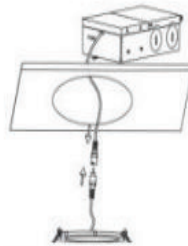

### LED Smart Slim Panel Light

Model:	SZ-DL10W4-SP (RGBCW)
Wattage:	10W
Size:	4 inch
CCT Selectable:	RGB+2700-6500K
CRI:	80
Beam Angle:	120°
Lumens:	>650LM
PF:	>0.9
Driver:	120V 50/60Hz Triac dimming
Certification:	UL
Warranty:	5 years

## Installation instructions

**Step 1:**  
Drill hole

**Step 2:**  
Select CCT

**Step 3:**  
Connect the cable

**Step 4:**  
Install the fixture

**Step 5:**  
Done