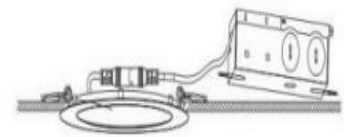

### LED Smart Slim Panel Light

Model:	SZ-DL10W4-SP (RGBCW)
Wattage:	10W
Size:	4 inch
CCT Selectable:	RGB+2700-6500K
CRI:	80
Beam Angle:	120°
Lumens:	>650LM
PF:	>0.9
Driver:	120V 50/60Hz Triac dimming
Certification:	UL
Warranty:	5 years

## Installation instructions

**Step 1:**  
Drill hole

**Step 2:**  
Select CCT

**Step 3:**  
Connect the cable

**Step 4:**  
Install the fixture

**Step 5:**  
Done