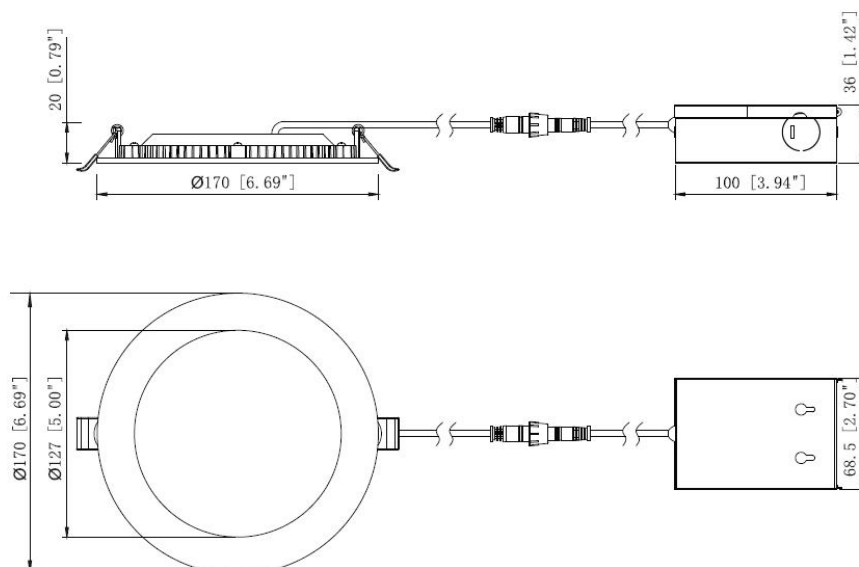

## Product Dimension:

## Specifications

### LED Smart Slim Panel Light

Model:	SZ-DL15W6-SP (RGBCW)
Wattage:	15W
Size:	6 inch
CCT Selectable:	RGB+2700-6500K
CRI:	80
Beam Angle:	120°
Lumens:	>1000LM
PF:	>0.9
Driver:	120V 50/60Hz Triac dimming
Certification:	UL
Warranty:	5 years

## Package

Size	Qty/Carton	Gross Weight
16.5*14.6*15.2"	24	11Kg