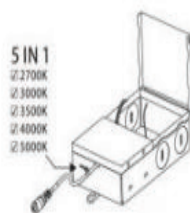

Step 2:
Select CCT